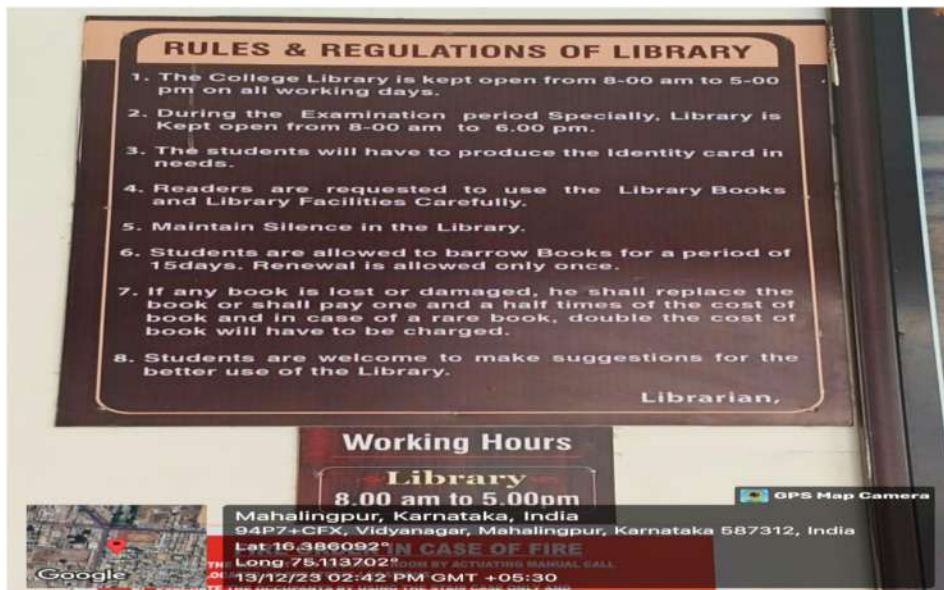

Board of Rules and Regulations of Library