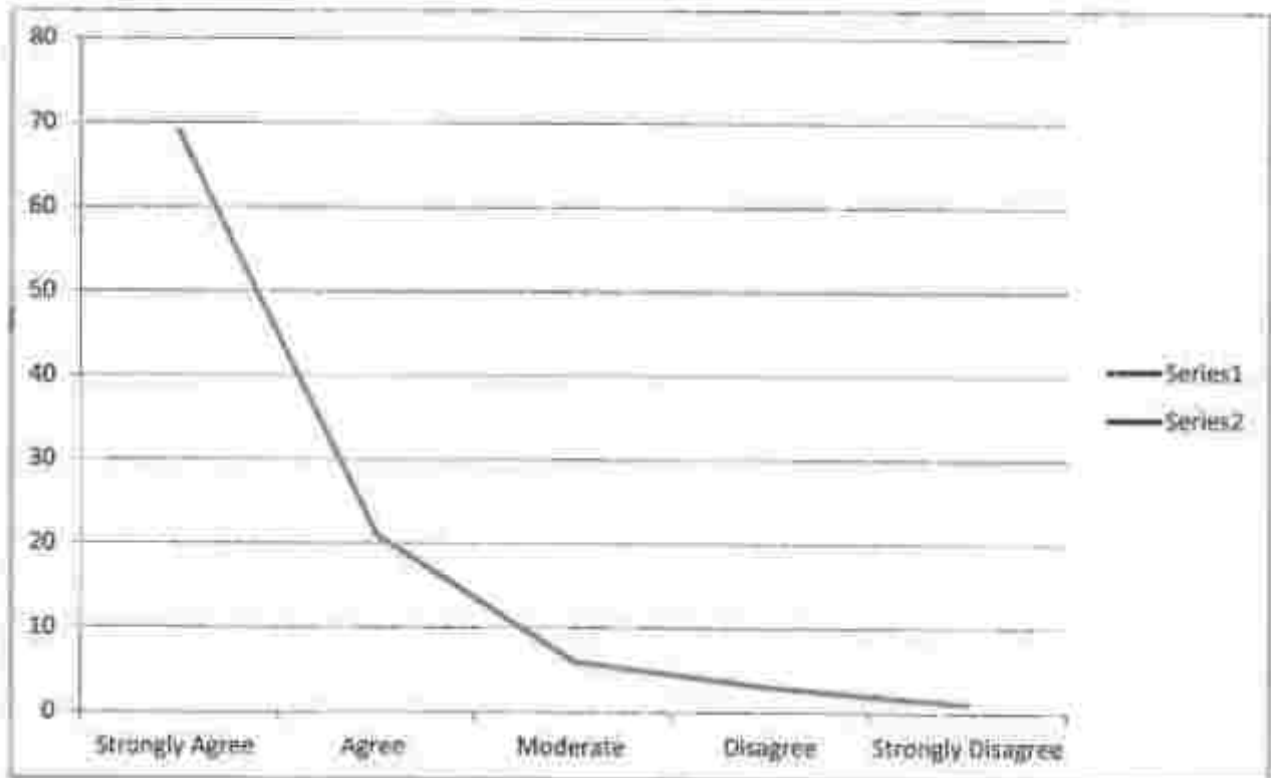

2. The institute / teachers use student centric methods such as experimental, learning, participative learning and problem solving methodologies for enhancing.

Response	Strongly Agree	Agree	Moderate	Disagree	Strongly Disagree
No. of students	57	26	11	6	0
Percentage of students	61	22	11	6	0

Response of students on student centric methods